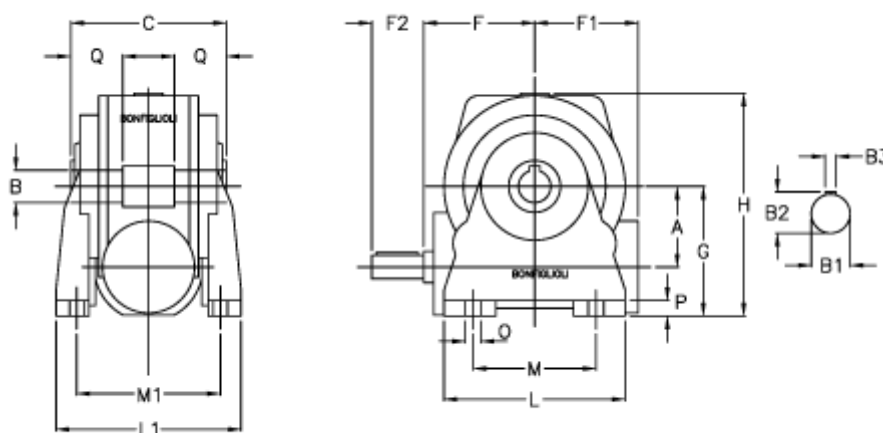

Data Sheet

Article number: 3901250080100

Description: Worm gear with solid input shaft
VF 250N-80-HS

Measures

a	= 250.0	F1 = 277	O = 33.0
B	= 110	F2 = 110	P = 30
B1	= 55	g = 380	Q = 85.0
B2	= 59.0	H = 645.0	
B3	= 16	L = 520	
C	= 320	L1 = 380	
Description = VF 250N-xx-HS		m = 400	
F	= 276.0	M1 = 310.0	